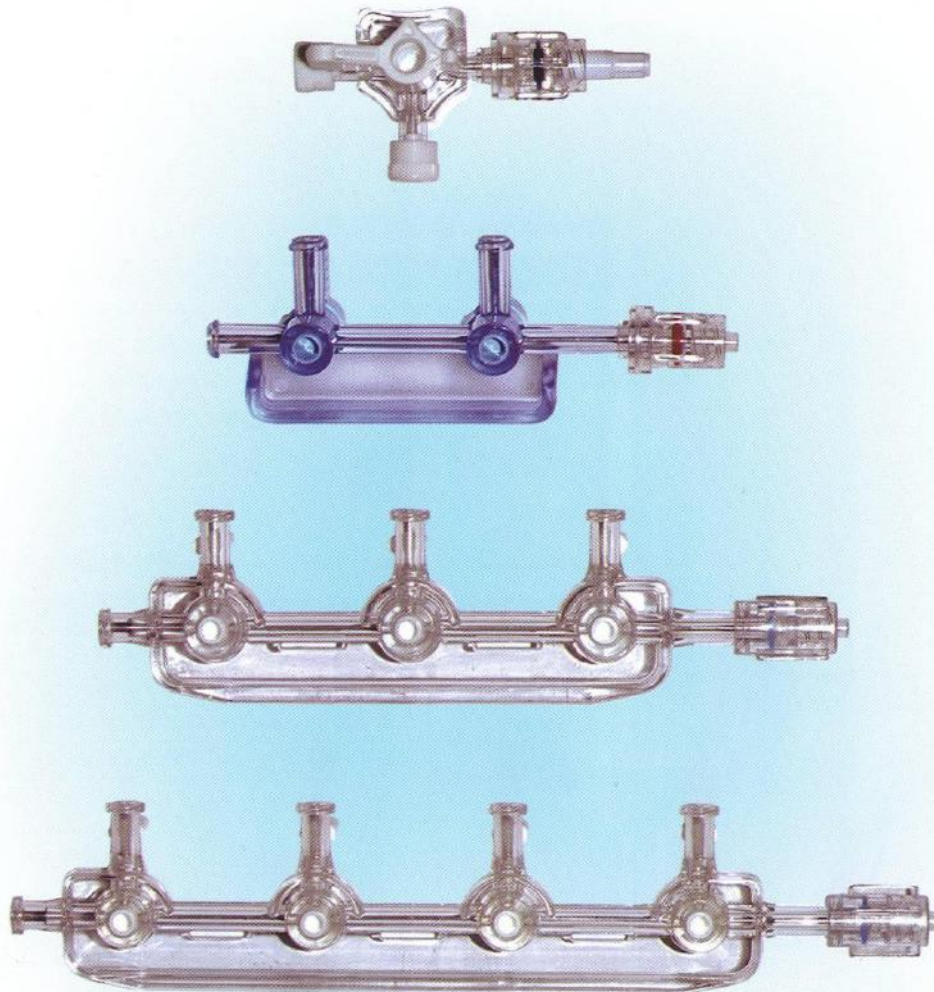

# Surgifold™

Manifolds for trusted control

Clear poly carbonate body with multiple styles  
and pressure ratings.

Leak free smooth rotation with low torque handles.

Changing lives for the better...

# Large bore inner lumen throughout, including rotator

## Ordering information:

**Description :** MANIFOLDS - Two Port 500 PSI / 250 PSI

Catalog No	Description
SF202N-R	*ON* Right-Handed w/Rotating Adapter, 2 Port, 250 PSI
SF202F-R	*OFF* Right-Handed w/Rotating Adapter, 2 Port, 250 PSI
SF502N-R	*ON* Right-Handed w/Rotating Adapter, 2 Port, 500 PSI
SF502F-R	*OFF* Right-Handed w/Rotating Adapter, 2 Port, 500 PSI