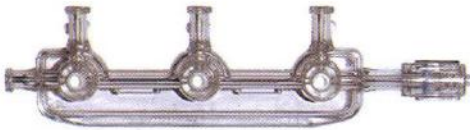

# Surgifold™

Manifolds for trusted control

Clear poly carbonate body with multiple styles  
and pressure ratings.

Leak free smooth rotation with low torque handles.

Changing lives for the better...

# Large bore inner lumen throughout, including rotator

## Ordering information:

**Description :** MANIFOLDS - Two Port 500 PSI / 250 PSI

Catalog No	Description
SF202N-R	*ON* Right-Handed w/Rotating Adapter, 2 Port, 250 PSI
SF202F-R	*OFF* Right-Handed w/Rotating Adapter, 2 Port, 250 PSI
SF502N-R	*ON* Right-Handed w/Rotating Adapter, 2 Port, 500 PSI
SF502F-R	*OFF* Right-Handed w/Rotating Adapter, 2 Port, 500 PSI

**Description :** MANIFOLDS - Three Port 500 PSI / 250 PSI

Catalog No	Description
SF203N-R	*ON* Right-Handed w/Rotating Adapter, 3 Port, 250 PSI
SF203F-R	*OFF* Right-Handed w/Rotating Adapter, 3 Port, 250 PSI
SF503N-R	*ON* Right-Handed w/Rotating Adapter, 3 Port, 500 PSI
SF503F-R	*OFF* Right-Handed w/Rotating Adapter, 3 Port, 500 PSI